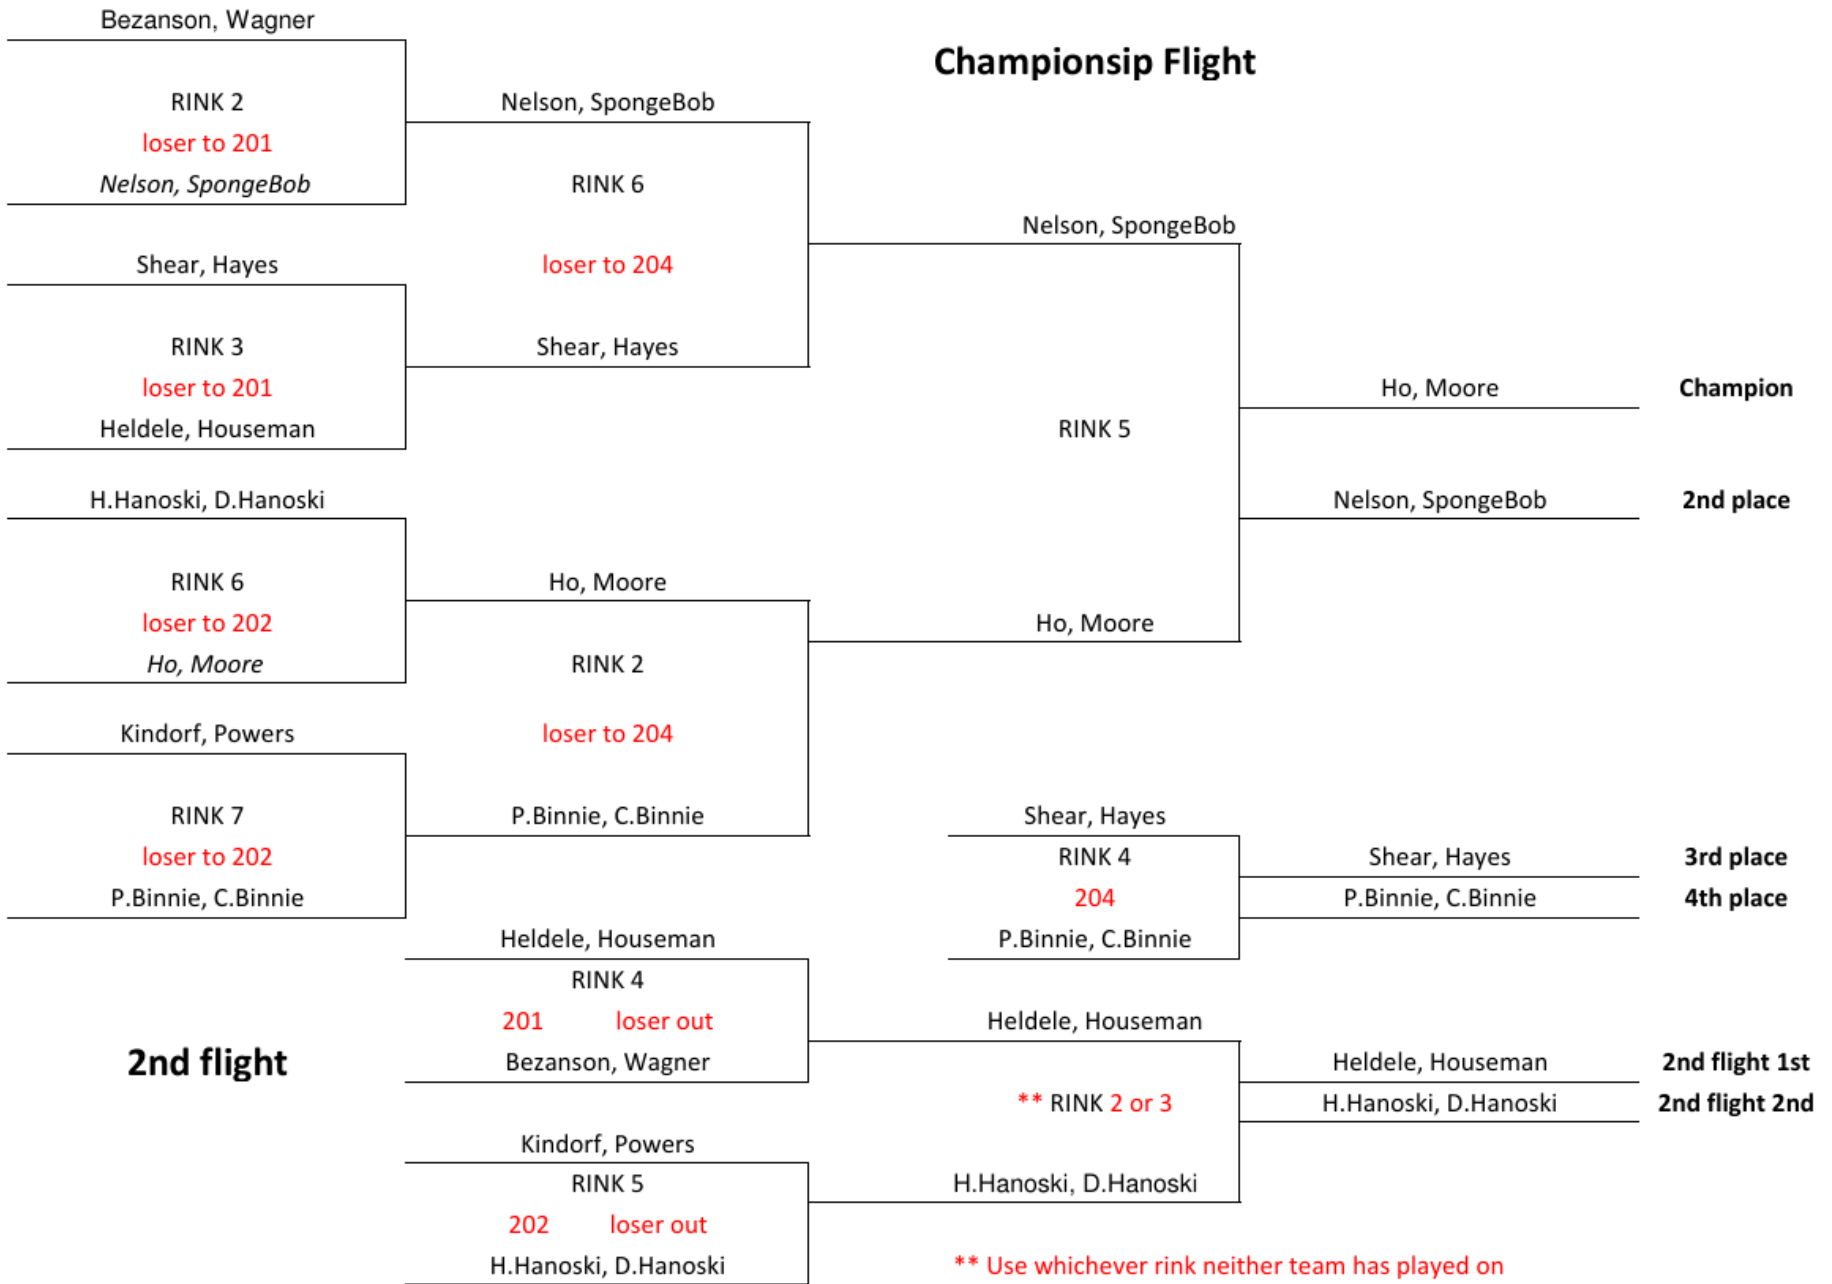

1st 4F Ivan & Dee 2nd 4F Claire & Donna

1st 4F Ivan & Dee 2nd 4F Claire & Donna

5F
1st Steve Poseler & Jerry Andrews
2nd Laura Seed, Sue Roth

1st 5F CH Veronica Sum & Pam Edwards

Team finishing the 7,8,and 9 spot have a one end playoff for the championship flight and position.