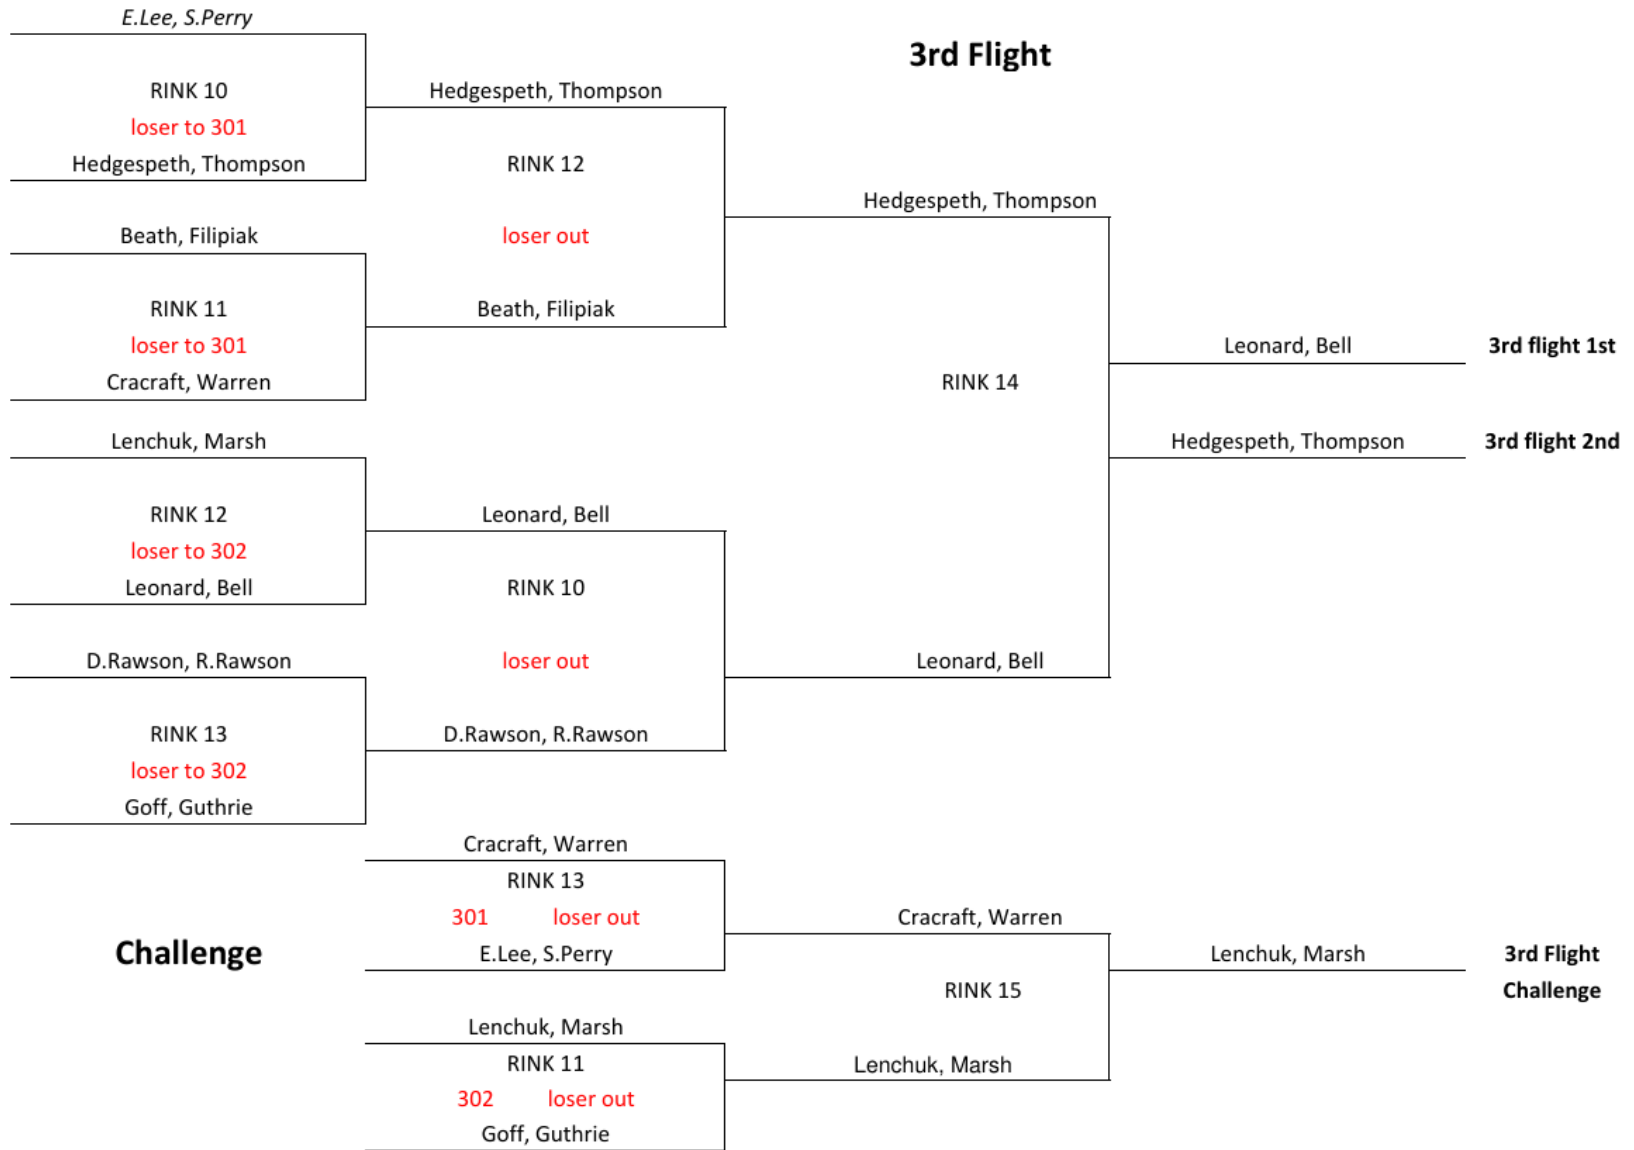

1st 4F Ivan & Dee 2nd 4F Claire & Donna

1st 4F Ivan & Dee 2nd 4F Claire & Donna

5F
1st Steve Poseler & Jerry Andrews
2nd Laura Seed, Sue Roth

1st 5F CH Veronica Sum & Pam Edwards

Team finishing the 7,8,and 9 spot have a one end playoff for the championship flight and position.