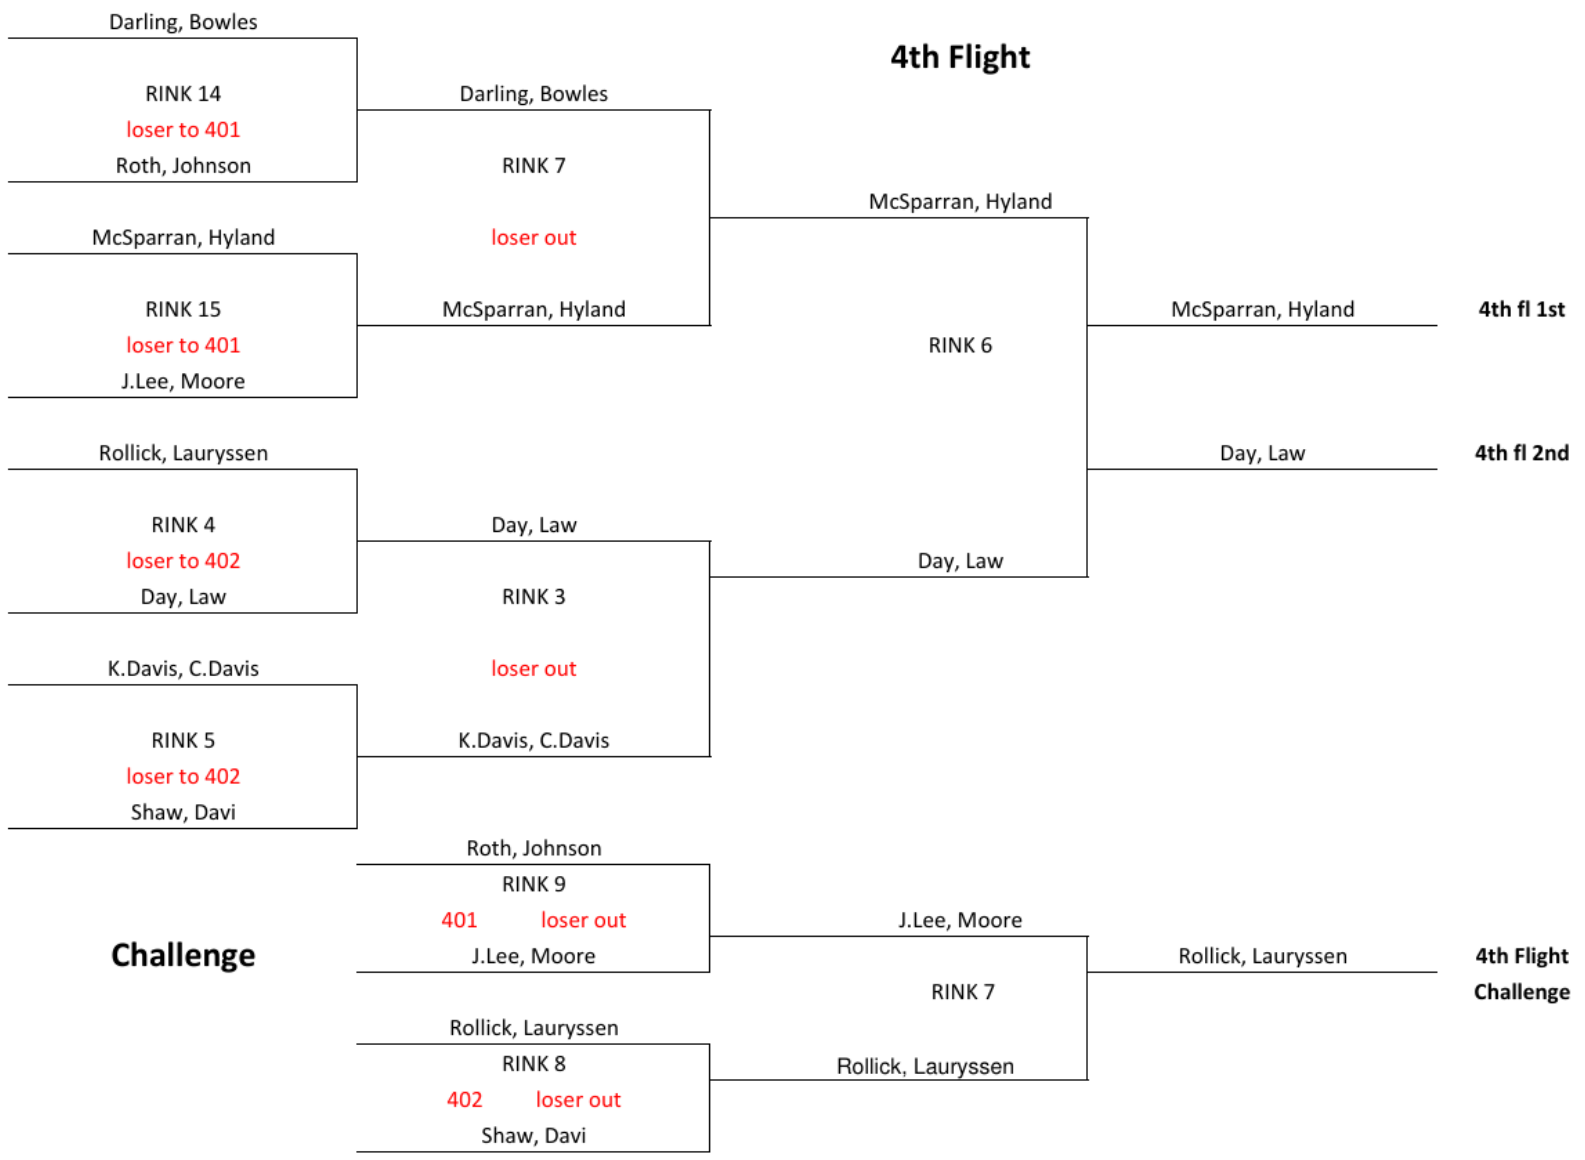

1st 4F Ivan & Dee 2nd 4F Claire & Donna

1st 4F Ivan & Dee 2nd 4F Claire & Donna

5F
1st Steve Poseler & Jerry Andrews
2nd Laura Seed, Sue Roth

1st 5F CH Veronica Sum & Pam Edwards

Team finishing the 7,8,and 9 spot have a one end playoff for the championship flight and position.