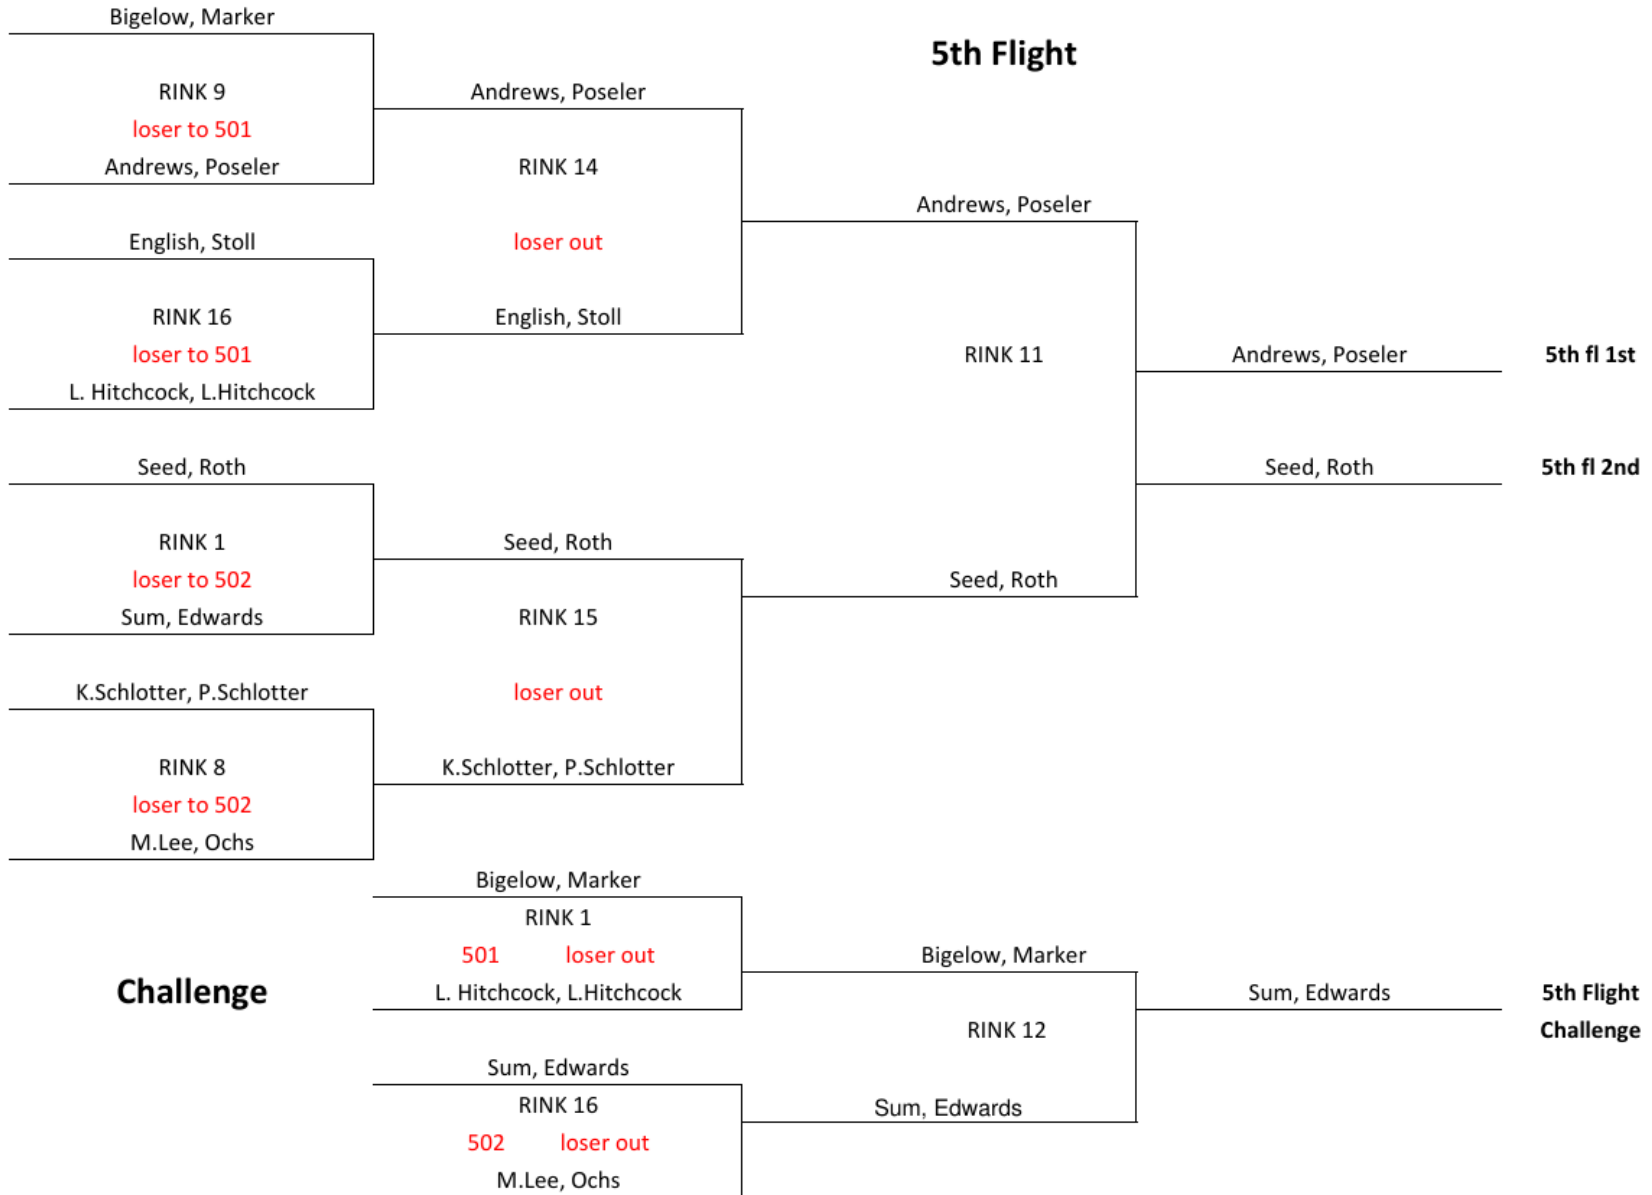

1st 4F Ivan & Dee 2nd 4F Claire & Donna

1st 4F Ivan & Dee 2nd 4F Claire & Donna

5F
1st Steve Poseler & Jerry Andrews
2nd Laura Seed, Sue Roth

1st 5F CH Veronica Sum & Pam Edwards

Team finishing the 7,8,and 9 spot have a one end playoff for the championship flight and position.