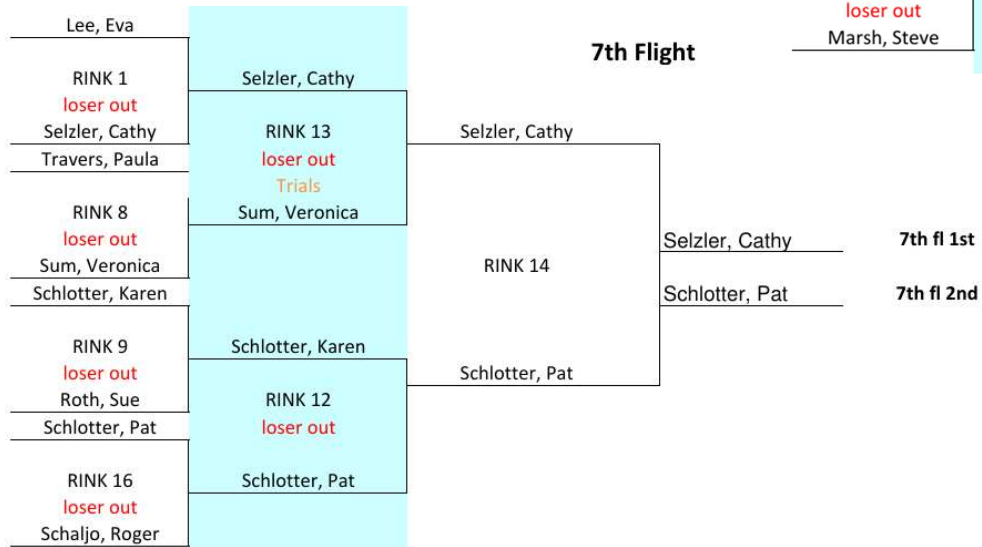

2025 SALISBURY SINGLES

#	SKIP	Game # 1				Game # 2				Game # 3				Game # 4				Game # 5				EVENT SUMMARY				
		Points		Win	Plus	Points		Win	Plus	Points		Win	Plus	Points		Win	Plus	Points		Win	Plus	PW	PW+PL			
		Won	Lost	PTS	PTS	Won	Lost	PTS	PTS	Won	Lost	PTS	PTS	Won	Lost	PTS	PTS	Won	Lost	PTS	PTS					
1	51 Hedgespeth, Joanne	7	4	3	3	7	4	3	3	7	1	3	6	7	5	3	2	7	6	3	1	35	20	15	15	.6364
2	8 Bell, Janice	7	2	3	5	3	7	0	-4	7	1	3	6	7	1	3	6	7	4	3	3	31	15	12	16	.6739
3	26 Wright, Mary	7	4	3	3	7	2	3	5	4	7	0	-3	7	1	3	6	7	2	3	5	32	16	12	16	.6667
4	2 Goff, Al	4	7	0	-3	7	2	3	5	7	5	3	2	7	3	3	4	7	3	3	4	32	20	12	12	.6154
5	24 Ahrar, Mohammad	7	5	3	2	4	7	0	-3	7	4	3	3	7	3	3	4	7	2	3	5	32	21	12	11	.6038
6	38 Cracraft, Tom	7	4	3	3	7	2	3	5	7	2	3	5	4	7	0	-3	7	6	3	1	32	21	12	11	.6038
7	19 Kindorf, Russ	7	5	3	2	6	7	0	-1	7	4	3	3	7	2	3	5	7	5	3	2	34	23	12	11	.5965
8	5 Wagner, Mike	7	4	3	3	7	3	3	4	7	5	3	2	3	7	0	-4	7	2	3	5	31	21	12	10	.5962
9	37 Selzler, Bob	4	7	0	-3	7	5	3	2	7	1	3	6	7	5	3	2	7	4	3	3	32	22	12	10	.5926
10	10 English, Jean	7	6	3	1	7	0	3	7	5	7	0	-2	7	4	3	3	7	6	3	1	33	23	12	10	.5893
11	18 Lenchuk, Pete	7	2	3	5	7	6	3	1	7	5	3	2	5	7	0	-2	7	3	3	4	33	23	12	10	.5893
12	54 Davis, Chris	7	5	3	2	7	4	3	3	7	6	3	1	5	7	0	-2	7	2	3	5	33	24	12	9	.5789
13	27 Nelson, Steve	7	1	3	6	7	4	3	3	7	6	3	1	4	7	0	-3	7	6	3	1	32	24	12	8	.5714
14	29 Perry, SpongeBob	7	5	3	2	7	4	3	3	7	5	3	2	7	5	3	2	6	7	0	-1	34	26	12	8	.5667
15	15 Seed, Laura	3	7	0	-4	7	3	3	4	7	4	3	3	7	6	3	1	7	4	3	3	31	24	12	7	.5636
16	41 Hayes, Barry	7	5	3	2	7	6	3	1	6	7	0	-1	7	4	3	3	7	5	3	2	34	27	12	7	.5574
17	34 Duvall, John	4	7	0	-3	7	6	3	1	7	6	3	1	7	4	3	3	7	4	3	3	32	27	12	5	.5424
18	53 Binnie, Pat	5	7	0	-2	7	5	3	2	7	6	3	1	7	6	3	1	7	5	3	2	33	29	12	4	.5323
19	57 Thompson, Mary	7	6	3	1	7	4	3	3	7	6	3	1	4	7	0	-3	7	6	3	1	32	29	12	3	.5246
20	47 Hanoski, Darrell	7	4	3	3	7	3	3	4	6	7	0	-1	7	4	3	3	6	7	0	-1	33	25	9	8	.5690
21	33 Hitchcock, Len	7	4	3	3	7	1	3	6	7	5	3	2	6	7	0	-1	4	7	0	-3	31	24	9	7	.5636
22	36 Ho, Ian	7	2	3	5	5	7	0	-2	7	3	3	4	7	6	3	1	6	7	0	-1	32	25	9	7	.5614
23	12 Stoll, Armin	7	6	3	1	4	7	0	-3	7	3	3	4	6	7	0	-1	7	2	3	5	31	25	9	6	.5536
24	17 Day, Claire	2	7	0	-5	7	3	3	4	4	7	0	-3	7	1	3	6	7	4	3	3	27	22	9	5	.5510
25	32 Robbins, Joan	7	4	3	3	1	7	0	-6	7	1	3	6	7	4	3	3	5	7	0	-2	27	23	9	4	.5400
26	49 Kirksey, Jay	7	4	3	3	7	4	3	3	6	7	0	-1	7	6	3	1	5	7	0	-2	32	28	9	4	.5333
27	16 Davis, Kim	7	3	3	4	7	6	3	1	7	4	3	3	6	7	0	-1	2	7	0	-5	29	27	9	2	.5179
28	11 Lee, John	6	7	0	-1	7	5	3	2	1	7	0	-6	7	6	3	1	7	2	3	5	28	27	9	1	.5091
29	39 Currie, Sherri	7	2	3	5	6	7	0	-1	1	7	0	-6	7	5	3	2	7	6	3	1	28	27	9	1	.5091
30	13 Beath, Mare	5	7	0	-2	7	2	3	5	5	7	0	-2	4	7	0	-3	7	4	3	3	28	27	6	1	.5091
31	25 Hanoski, Heather	4	7	0	-3	4	7	0	-3	5	7	0	-2	7	1	3	6	7	5	3	2	27	27	6	0	.5000
32	45 Darling, Calvin	4	7	0	-3	5	7	0	-2	7	4	3	3	6	7	0	-1	7	4	3	3	29	29	6	0	.5000