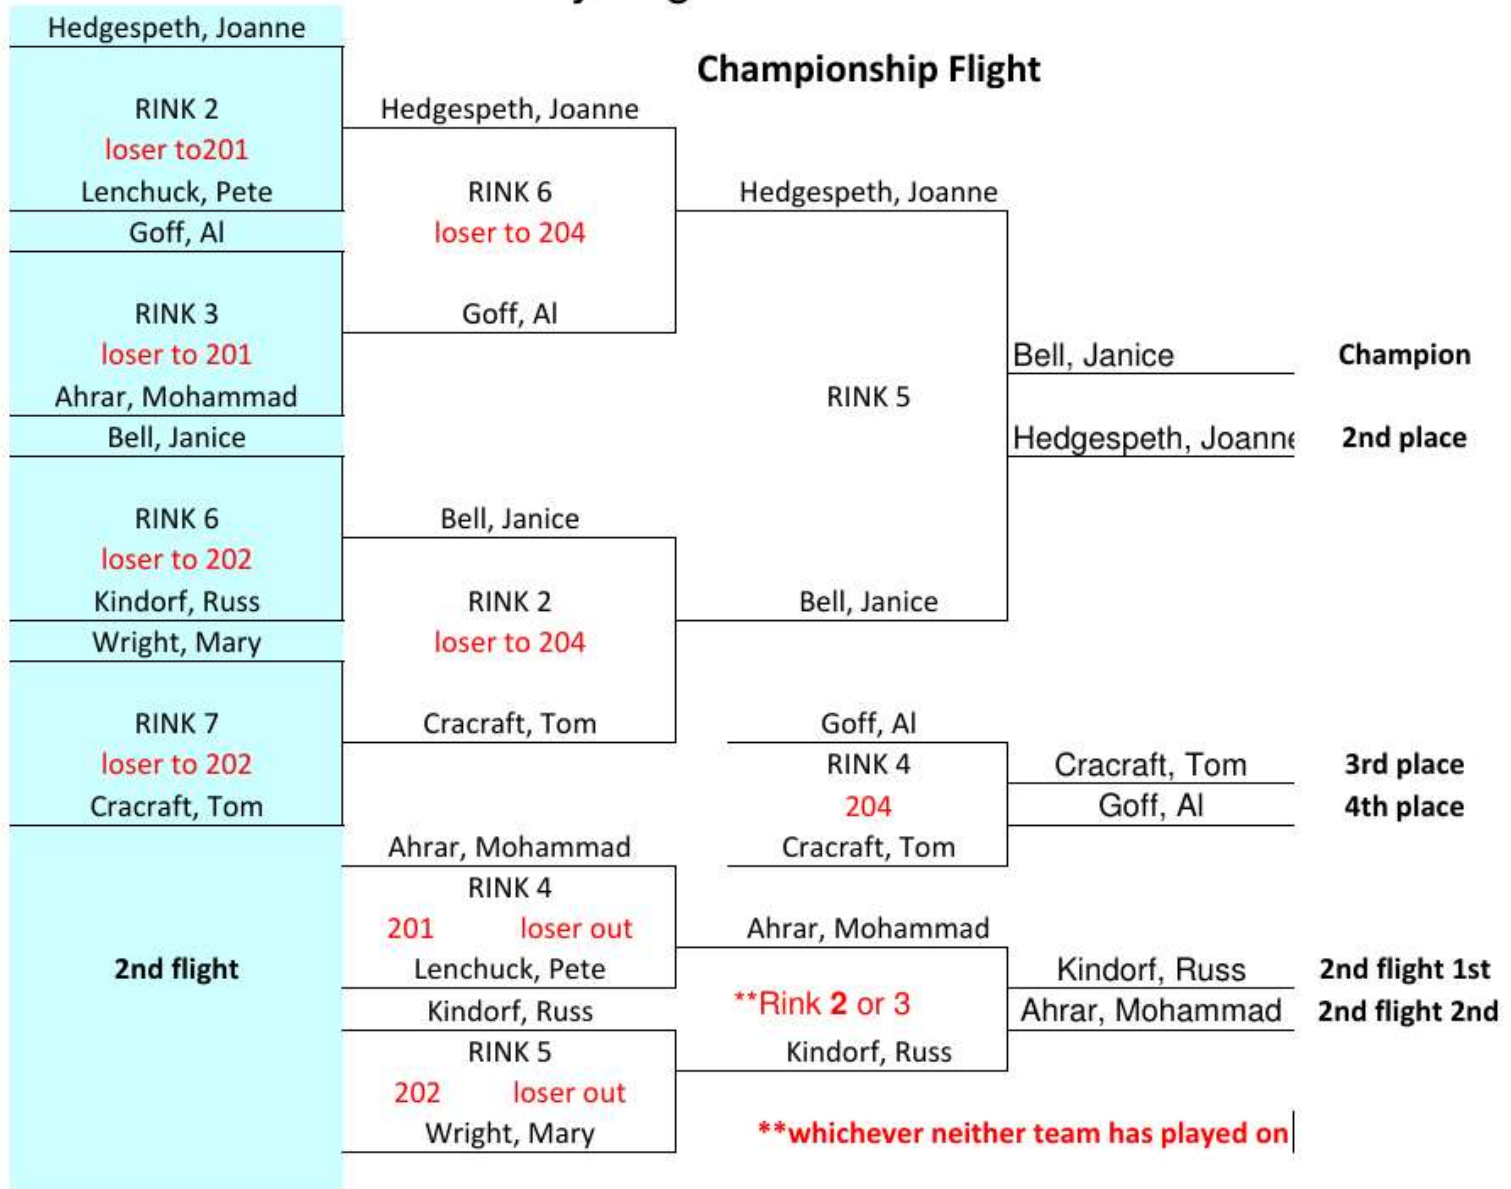

Salisbury Singles Tournament