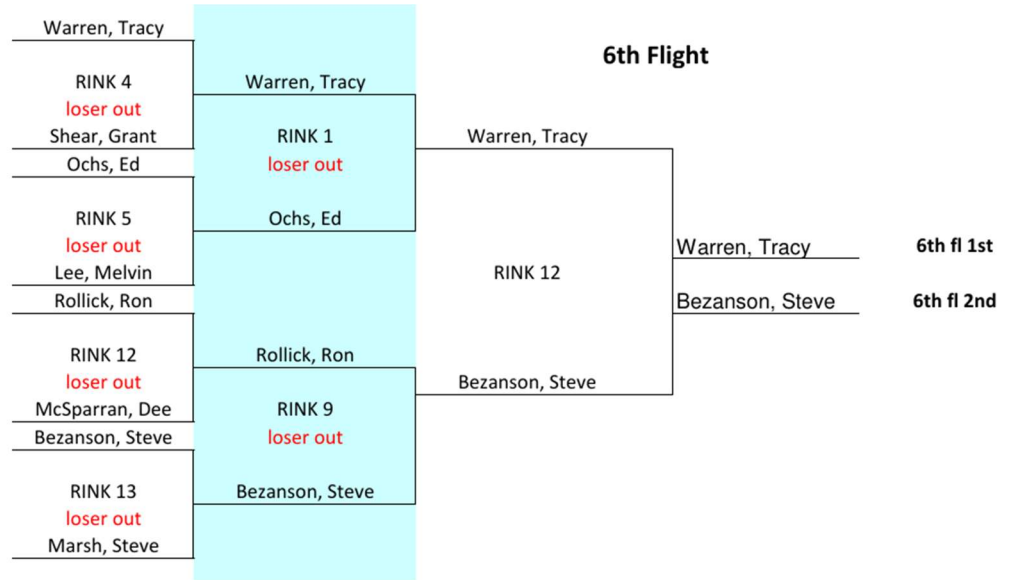

2025 SALISBURY SINGLES

#	SKIP	Game # 1				Game # 2				Game # 3				Game # 4				Game # 5				EVENT SUMMARY				
		Points		Win	Plus	Points		Win	Plus	Points		Win	Plus	Points		Win	Plus	Points		Win	Plus	PW	PW+PL			
		Won	Lost	PTS	PTS	Won	Lost	PTS	PTS	Won	Lost	PTS	PTS	Won	Lost	PTS	PTS	Won	Lost	PTS	PTS					
1	51 Hedgespeth, Joanne	7	4	3	3	7	4	3	3	7	1	3	6	7	5	3	2	7	6	3	1	35	20	15	15	.6364
2	8 Bell, Janice	7	2	3	5	3	7	0	-4	7	1	3	6	7	1	3	6	7	4	3	3	31	15	12	16	.6739
3	26 Wright, Mary	7	4	3	3	7	2	3	5	4	7	0	-3	7	1	3	6	7	2	3	5	32	16	12	16	.6667
4	2 Goff, Al	4	7	0	-3	7	2	3	5	7	5	3	2	7	3	3	4	7	3	3	4	32	20	12	12	.6154
5	24 Ahrar, Mohammad	7	5	3	2	4	7	0	-3	7	4	3	3	7	3	3	4	7	2	3	5	32	21	12	11	.6038
6	38 Cracraft, Tom	7	4	3	3	7	2	3	5	7	2	3	5	4	7	0	-3	7	6	3	1	32	21	12	11	.6038
7	19 Kindorf, Russ	7	5	3	2	6	7	0	-1	7	4	3	3	7	2	3	5	7	5	3	2	34	23	12	11	.5965
8	5 Wagner, Mike	7	4	3	3	7	3	3	4	7	5	3	2	3	7	0	-4	7	2	3	5	31	21	12	10	.5962
9	37 Selzler, Bob	4	7	0	-3	7	5	3	2	7	1	3	6	7	5	3	2	7	4	3	3	32	22	12	10	.5926
10	10 English, Jean	7	6	3	1	7	0	3	7	5	7	0	-2	7	4	3	3	7	6	3	1	33	23	12	10	.5893
11	18 Lenchuk, Pete	7	2	3	5	7	6	3	1	7	5	3	2	5	7	0	-2	7	3	3	4	33	23	12	10	.5893
12	54 Davis, Chris	7	5	3	2	7	4	3	3	7	6	3	1	5	7	0	-2	7	2	3	5	33	24	12	9	.5789
13	27 Nelson, Steve	7	1	3	6	7	4	3	3	7	6	3	1	4	7	0	-3	7	6	3	1	32	24	12	8	.5714
14	29 Perry, SpongeBob	7	5	3	2	7	4	3	3	7	5	3	2	7	5	3	2	6	7	0	-1	34	26	12	8	.5667
15	15 Seed, Laura	3	7	0	-4	7	3	3	4	7	4	3	3	7	6	3	1	7	4	3	3	31	24	12	7	.5636
16	41 Hayes, Barry	7	5	3	2	7	6	3	1	6	7	0	-1	7	4	3	3	7	5	3	2	34	27	12	7	.5574
17	34 Duvall, John	4	7	0	-3	7	6	3	1	7	6	3	1	7	4	3	3	7	4	3	3	32	27	12	5	.5424
18	53 Binnie, Pat	5	7	0	-2	7	5	3	2	7	6	3	1	7	6	3	1	7	5	3	2	33	29	12	4	.5323
19	57 Thompson, Mary	7	6	3	1	7	4	3	3	7	6	3	1	4	7	0	-3	7	6	3	1	32	29	12	3	.5246
20	47 Hanoski, Darrell	7	4	3	3	7	3	3	4	6	7	0	-1	7	4	3	3	6	7	0	-1	33	25	9	8	.5690
21	33 Hitchcock, Len	7	4	3	3	7	1	3	6	7	5	3	2	6	7	0	-1	4	7	0	-3	31	24	9	7	.5636
22	36 Ho, Ian	7	2	3	5	5	7	0	-2	7	3	3	4	7	6	3	1	6	7	0	-1	32	25	9	7	.5614
23	12 Stoll, Armin	7	6	3	1	4	7	0	-3	7	3	3	4	6	7	0	-1	7	2	3	5	31	25	9	6	.5536
24	17 Day, Claire	2	7	0	-5	7	3	3	4	4	7	0	-3	7	1	3	6	7	4	3	3	27	22	9	5	.5510
25	32 Robbins, Joan	7	4	3	3	1	7	0	-6	7	1	3	6	7	4	3	3	5	7	0	-2	27	23	9	4	.5400
26	49 Kirksey, Jay	7	4	3	3	7	4	3	3	6	7	0	-1	7	6	3	1	5	7	0	-2	32	28	9	4	.5333
27	16 Davis, Kim	7	3	3	4	7	6	3	1	7	4	3	3	6	7	0	-1	2	7	0	-5	29	27	9	2	.5179
28	11 Lee, John	6	7	0	-1	7	5	3	2	1	7	0	-6	7	6	3	1	7	2	3	5	28	27	9	1	.5091
29	39 Currie, Sherri	7	2	3	5	6	7	0	-1	1	7	0	-6	7	5	3	2	7	6	3	1	28	27	9	1	.5091
30	13 Beath, Mare	5	7	0	-2	7	2	3	5	5	7	0	-2	4	7	0	-3	7	4	3	3	28	27	6	1	.5091
31	25 Hanoski, Heather	4	7	0	-3	4	7	0	-3	5	7	0	-2	7	1	3	6	7	5	3	2	27	27	6	0	.5000
32	45 Darling, Calvin	4	7	0	-3	5	7	0	-2	7	4	3	3	6	7	0	-1	7	4	3	3	29	29	6	0	.5000