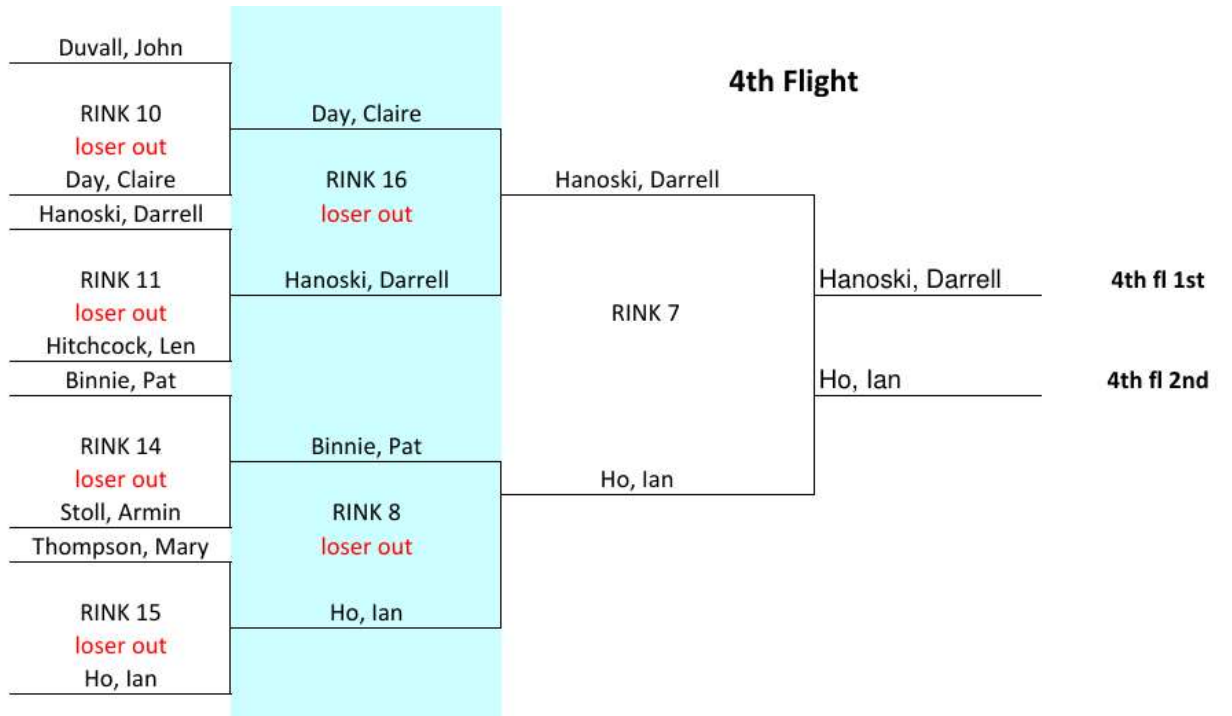

3rd Flight

4th Flight

2025 SALISBURY SINGLES

#	SKIP	Game # 1				Game # 2				Game # 3				Game # 4				Game # 5				EVENT SUMMARY				
		Points		Win	Plus	Points		Win	Plus	Points		Win	Plus	Points		Win	Plus	Points		Win	Plus	PW	PW+PL			
		Won	Lost	PTS	PTS	Won	Lost	PTS	PTS	Won	Lost	PTS	PTS	Won	Lost	PTS	PTS	Won	Lost	PTS	PTS					
1	51 Hedgespeth, Joanne	7	4	3	3	7	4	3	3	7	1	3	6	7	5	3	2	7	6	3	1	35	20	15	15	.6364
2	8 Bell, Janice	7	2	3	5	3	7	0	-4	7	1	3	6	7	1	3	6	7	4	3	3	31	15	12	16	.6739
3	26 Wright, Mary	7	4	3	3	7	2	3	5	4	7	0	-3	7	1	3	6	7	2	3	5	32	16	12	16	.6667
4	2 Goff, Al	4	7	0	-3	7	2	3	5	7	5	3	2	7	3	3	4	7	3	3	4	32	20	12	12	.6154
5	24 Ahrar, Mohammad	7	5	3	2	4	7	0	-3	7	4	3	3	7	3	3	4	7	2	3	5	32	21	12	11	.6038
6	38 Cracraft, Tom	7	4	3	3	7	2	3	5	7	2	3	5	4	7	0	-3	7	6	3	1	32	21	12	11	.6038
7	19 Kindorf, Russ	7	5	3	2	6	7	0	-1	7	4	3	3	7	2	3	5	7	5	3	2	34	23	12	11	.5965
8	5 Wagner, Mike	7	4	3	3	7	3	3	4	7	5	3	2	3	7	0	-4	7	2	3	5	31	21	12	10	.5962
9	37 Selzler, Bob	4	7	0	-3	7	5	3	2	7	1	3	6	7	5	3	2	7	4	3	3	32	22	12	10	.5926
10	10 English, Jean	7	6	3	1	7	0	3	7	5	7	0	-2	7	4	3	3	7	6	3	1	33	23	12	10	.5893
11	18 Lenchuk, Pete	7	2	3	5	7	6	3	1	7	5	3	2	5	7	0	-2	7	3	3	4	33	23	12	10	.5893
12	54 Davis, Chris	7	5	3	2	7	4	3	3	7	6	3	1	5	7	0	-2	7	2	3	5	33	24	12	9	.5789
13	27 Nelson, Steve	7	1	3	6	7	4	3	3	7	6	3	1	4	7	0	-3	7	6	3	1	32	24	12	8	.5714
14	29 Perry, SpongeBob	7	5	3	2	7	4	3	3	7	5	3	2	7	5	3	2	6	7	0	-1	34	26	12	8	.5667
15	15 Seed, Laura	3	7	0	-4	7	3	3	4	7	4	3	3	7	6	3	1	7	4	3	3	31	24	12	7	.5636
16	41 Hayes, Barry	7	5	3	2	7	6	3	1	6	7	0	-1	7	4	3	3	7	5	3	2	34	27	12	7	.5574
17	34 Duvall, John	4	7	0	-3	7	6	3	1	7	6	3	1	7	4	3	3	7	4	3	3	32	27	12	5	.5424
18	53 Binnie, Pat	5	7	0	-2	7	5	3	2	7	6	3	1	7	6	3	1	7	5	3	2	33	29	12	4	.5323
19	57 Thompson, Mary	7	6	3	1	7	4	3	3	7	6	3	1	4	7	0	-3	7	6	3	1	32	29	12	3	.5246
20	47 Hanoski, Darrell	7	4	3	3	7	3	3	4	6	7	0	-1	7	4	3	3	6	7	0	-1	33	25	9	8	.5690
21	33 Hitchcock, Len	7	4	3	3	7	1	3	6	7	5	3	2	6	7	0	-1	4	7	0	-3	31	24	9	7	.5636
22	36 Ho, Ian	7	2	3	5	5	7	0	-2	7	3	3	4	7	6	3	1	6	7	0	-1	32	25	9	7	.5614
23	12 Stoll, Armin	7	6	3	1	4	7	0	-3	7	3	3	4	6	7	0	-1	7	2	3	5	31	25	9	6	.5536
24	17 Day, Claire	2	7	0	-5	7	3	3	4	4	7	0	-3	7	1	3	6	7	4	3	3	27	22	9	5	.5510
25	32 Robbins, Joan	7	4	3	3	1	7	0	-6	7	1	3	6	7	4	3	3	5	7	0	-2	27	23	9	4	.5400
26	49 Kirksey, Jay	7	4	3	3	7	4	3	3	6	7	0	-1	7	6	3	1	5	7	0	-2	32	28	9	4	.5333
27	16 Davis, Kim	7	3	3	4	7	6	3	1	7	4	3	3	6	7	0	-1	2	7	0	-5	29	27	9	2	.5179
28	11 Lee, John	6	7	0	-1	7	5	3	2	1	7	0	-6	7	6	3	1	7	2	3	5	28	27	9	1	.5091
29	39 Currie, Sherri	7	2	3	5	6	7	0	-1	1	7	0	-6	7	5	3	2	7	6	3	1	28	27	9	1	.5091
30	13 Beath, Mare	5	7	0	-2	7	2	3	5	5	7	0	-2	4	7	0	-3	7	4	3	3	28	27	6	1	.5091
31	25 Hanoski, Heather	4	7	0	-3	4	7	0	-3	5	7	0	-2	7	1	3	6	7	5	3	2	27	27	6	0	.5000
32	45 Darling, Calvin	4	7	0	-3	5	7	0	-2	7	4	3	3	6	7	0	-1	7	4	3	3	29	29	6	0	.5000