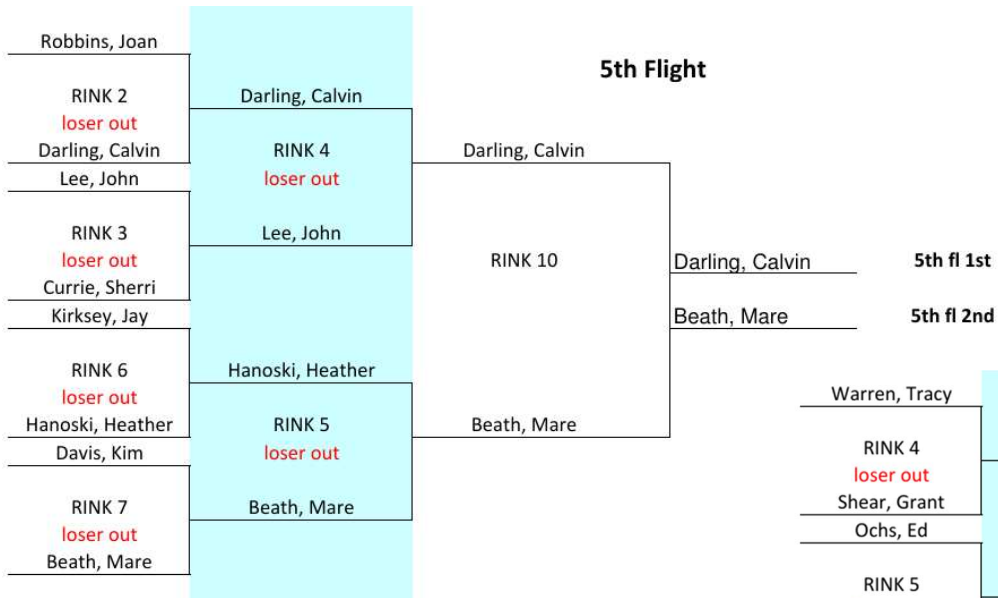

3rd Flight

4th Flight

2025 SALISBURY SINGLES

#	SKIP	Game # 1				Game # 2				Game # 3				Game # 4				Game # 5				EVENT SUMMARY				
		Points		Win	Plus	Points		Win	Plus	Points		Win	Plus	Points		Win	Plus	Points		Win	Plus	PW	PW+PL			
		Won	Lost	PTS	PTS	Won	Lost	PTS	PTS	Won	Lost	PTS	PTS	Won	Lost	PTS	PTS	Won	Lost	PTS	PTS					
1	51 Hedgespeth, Joanne	7	4	3	3	7	4	3	3	7	1	3	6	7	5	3	2	7	6	3	1	35	20	15	15	.6364
2	8 Bell, Janice	7	2	3	5	3	7	0	-4	7	1	3	6	7	1	3	6	7	4	3	3	31	15	12	16	.6739
3	26 Wright, Mary	7	4	3	3	7	2	3	5	4	7	0	-3	7	1	3	6	7	2	3	5	32	16	12	16	.6667
4	2 Goff, Al	4	7	0	-3	7	2	3	5	7	5	3	2	7	3	3	4	7	3	3	4	32	20	12	12	.6154
5	24 Ahrar, Mohammad	7	5	3	2	4	7	0	-3	7	4	3	3	7	3	3	4	7	2	3	5	32	21	12	11	.6038
6	38 Cracraft, Tom	7	4	3	3	7	2	3	5	7	2	3	5	4	7	0	-3	7	6	3	1	32	21	12	11	.6038
7	19 Kindorf, Russ	7	5	3	2	6	7	0	-1	7	4	3	3	7	2	3	5	7	5	3	2	34	23	12	11	.5965
8	5 Wagner, Mike	7	4	3	3	7	3	3	4	7	5	3	2	3	7	0	-4	7	2	3	5	31	21	12	10	.5962
9	37 Selzler, Bob	4	7	0	-3	7	5	3	2	7	1	3	6	7	5	3	2	7	4	3	3	32	22	12	10	.5926
10	10 English, Jean	7	6	3	1	7	0	3	7	5	7	0	-2	7	4	3	3	7	6	3	1	33	23	12	10	.5893
11	18 Lenchuk, Pete	7	2	3	5	7	6	3	1	7	5	3	2	5	7	0	-2	7	3	3	4	33	23	12	10	.5893
12	54 Davis, Chris	7	5	3	2	7	4	3	3	7	6	3	1	5	7	0	-2	7	2	3	5	33	24	12	9	.5789
13	27 Nelson, Steve	7	1	3	6	7	4	3	3	7	6	3	1	4	7	0	-3	7	6	3	1	32	24	12	8	.5714
14	29 Perry, SpongeBob	7	5	3	2	7	4	3	3	7	5	3	2	7	5	3	2	6	7	0	-1	34	26	12	8	.5667
15	15 Seed, Laura	3	7	0	-4	7	3	3	4	7	4	3	3	7	6	3	1	7	4	3	3	31	24	12	7	.5636
16	41 Hayes, Barry	7	5	3	2	7	6	3	1	6	7	0	-1	7	4	3	3	7	5	3	2	34	27	12	7	.5574
17	34 Duvall, John	4	7	0	-3	7	6	3	1	7	6	3	1	7	4	3	3	7	4	3	3	32	27	12	5	.5424
18	53 Binnie, Pat	5	7	0	-2	7	5	3	2	7	6	3	1	7	6	3	1	7	5	3	2	33	29	12	4	.5323
19	57 Thompson, Mary	7	6	3	1	7	4	3	3	7	6	3	1	4	7	0	-3	7	6	3	1	32	29	12	3	.5246
20	47 Hanoski, Darrell	7	4	3	3	7	3	3	4	6	7	0	-1	7	4	3	3	6	7	0	-1	33	25	9	8	.5690
21	33 Hitchcock, Len	7	4	3	3	7	1	3	6	7	5	3	2	6	7	0	-1	4	7	0	-3	31	24	9	7	.5636
22	36 Ho, Ian	7	2	3	5	5	7	0	-2	7	3	3	4	7	6	3	1	6	7	0	-1	32	25	9	7	.5614
23	12 Stoll, Armin	7	6	3	1	4	7	0	-3	7	3	3	4	6	7	0	-1	7	2	3	5	31	25	9	6	.5536
24	17 Day, Claire	2	7	0	-5	7	3	3	4	4	7	0	-3	7	1	3	6	7	4	3	3	27	22	9	5	.5510
25	32 Robbins, Joan	7	4	3	3	1	7	0	-6	7	1	3	6	7	4	3	3	5	7	0	-2	27	23	9	4	.5400
26	49 Kirksey, Jay	7	4	3	3	7	4	3	3	6	7	0	-1	7	6	3	1	5	7	0	-2	32	28	9	4	.5333
27	16 Davis, Kim	7	3	3	4	7	6	3	1	7	4	3	3	6	7	0	-1	2	7	0	-5	29	27	9	2	.5179
28	11 Lee, John	6	7	0	-1	7	5	3	2	1	7	0	-6	7	6	3	1	7	2	3	5	28	27	9	1	.5091
29	39 Currie, Sherri	7	2	3	5	6	7	0	-1	1	7	0	-6	7	5	3	2	7	6	3	1	28	27	9	1	.5091
30	13 Beath, Mare	5	7	0	-2	7	2	3	5	5	7	0	-2	4	7	0	-3	7	4	3	3	28	27	6	1	.5091
31	25 Hanoski, Heather	4	7	0	-3	4	7	0	-3	5	7	0	-2	7	1	3	6	7	5	3	2	27	27	6	0	.5000
32	45 Darling, Calvin	4	7	0	-3	5	7	0	-2	7	4	3	3	6	7	0	-1	7	4	3	3	29	29	6	0	.5000